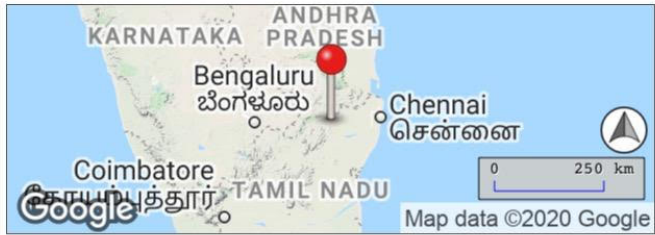

AUDITORIUM

Latitude: 13.030768
Longitude: 79.210908
Elevation: 226.52m
Accuracy: 3.8m
Time: 13-03-2020 10:25
Note: Thiruvvlluar university - Vellore

Vellore, Tamil Nadu, India

12-Mar-2020 at 6:16 PM

13° 1' 45.95" N
79° 12' 39.43" E

Vellore, Tamil
Nadu, India

12-Mar-2020 at 6:16 PM

13° 1' 45.95" N
79° 12' 39.43" E